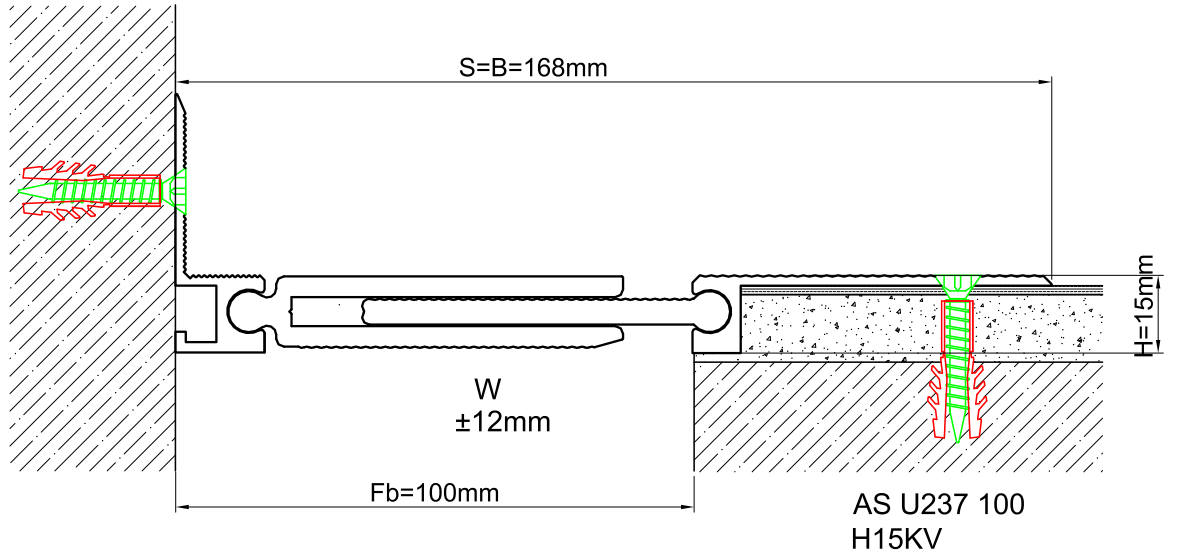

AS U237 surface mounted floor profiles are applicable to all types of floors and load bearing capacity is designed for heavy vehicles, cars or pedestrian depending on the gap required. Pure metal structure characterizes AS U237 as a hardwearing & maintenance free profile and makes it ideal for the places with heavy pedestrian traffic. Striated surface finish ensures antislip and round-headed articulated design enables the profile to meet displacements in 3 directions. Profiles are delivered factory-assembled and for some gaps soft EPDM tape is placed on the center plate to align the distance between the side frames. For flush mounted applications AS A227 model is available.

**FLOOR**

\* Visuals are representative and the profile configuration may differ depending on the characteristics requested.

LOCATION	MODEL	GAP (Fb) mm	HEIGHT (H) MM	OVERALL WIDTH (B) mm	VISIBLE WIDTH (S) mm	MOVEMENT (W) mm	LOAD CAPACITY	STANDARD LENGTH (mt)
Floor to Floor	AS U237-055	55	15	175	175	± 5	Person	3
	AS U237-055	55	28	175	175	± 5	35 kN Forklift, 90 kN Truck	3
	AS U237-080	80	15	200	200	± 4	Person	3
	AS U237-080	80	28	200	200	± 4	25 kN Forklift, 50 kN Truck	3
	AS U237-100	100	15	220	220	± 12	Person	3
	AS U237-100	100	28	220	220	± 12	Car	3
	AS U237-120	120	15	240	240	± 18	Person	3
	AS U237-120	120	28	240	240	± 18	Car	3
	AS U237-150	150	15 / 28	270	270	± 20	Person	3
	AS U237-200	200	15 / 28	320	320	± 16	Person	3

Note: Please ask for different sizes

Profil No Profile Number	AS U237 100	AS U237 100K
Fb (mm)	100	100
H (mm) yaklaşık approx.	15	15
W± (mm) yaklaşık approx.	±12	±12
Renk Color	Alüminyum: Natürel Aluminum: Natural	
Malzeme Material	Alüminyum Aluminum	
Standart Uzunluk Standard Length	3	
Yükleme Kapasitesi Load-Bearing Capacity	