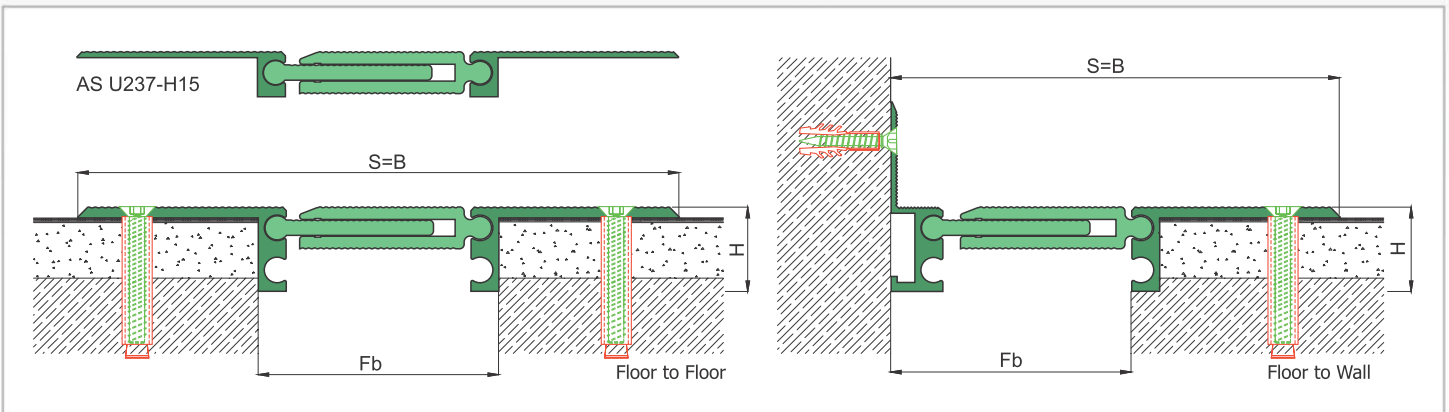

AS U237 surface mounted floor profiles are applicable to all types of floors and load bearing capacity is designed for heavy vehicles, cars or pedestrian depending on the gap required. Pure metal structure characterizes AS U237 as a hardwearing & maintenance free profile and makes it ideal for the places with heavy pedestrian traffic. Striated surface finish ensures antislip and round-headed articulated design enables the profile to meet displacements in 3 directions. Profiles are delivered factory-assembled and for some gaps soft EPDM tape is placed on the center plate to align the distance between the side frames. For flush mounted applications AS A227 model is available.

**FLOOR**

\* Visuals are representative and the profile configuration may differ depending on the characteristics requested.

LOCATION	MODEL	GAP (Fb) mm	HEIGHT (H) MM	OVERALL WIDTH (B) mm	VISIBLE WIDTH (S) mm	MOVEMENT (W) mm	LOAD CAPACITY	STANDARD LENGTH (mt)
Floor to Floor	AS U237-055	55	15	175	175	± 5	Person	3
	AS U237-055	55	28	175	175	± 5	35 kN Forklift, 90 kN Truck	3
	AS U237-080	80	15	200	200	± 4	Person	3
	AS U237-080	80	28	200	200	± 4	25 kN Forklift, 50 kN Truck	3
	AS U237-100	100	15	220	220	± 12	Person	3
	AS U237-100	100	28	220	220	± 12	Car	3
	AS U237-120	120	15	240	240	± 18	Person	3
	AS U237-120	120	28	240	240	± 18	Car	3
	AS U237-150	150	15 / 28	270	270	± 20	Person	3
	AS U237-200	200	15 / 28	320	320	± 16	Person	3

Note: Please ask for different sizes

Profil No Profile Number	AS U237 100	AS U237 100K
Fb (mm)	100	100
H (mm) yaklaşık approx.	15	15
W± (mm) yaklaşık approx.	±12	±12
Renk Color	Alüminyum: Natürel Aluminum: Natural	
Malzeme Material	Alüminyum Aluminum	
Standart Uzunluk Standard Length	3	
Yükleme Kapasitesi Load-Bearing Capacity	