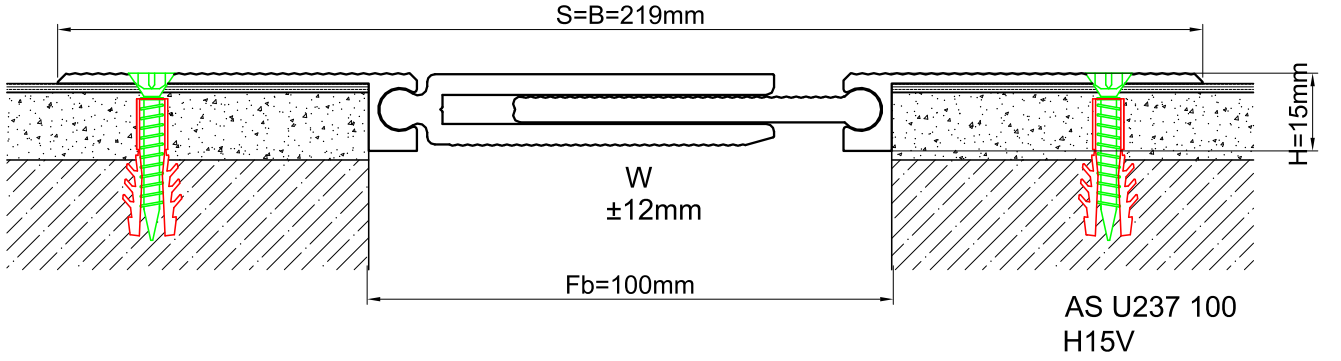

AS U237 surface mounted floor profiles are applicable to all types of floors and load bearing capacity is designed for heavy vehicles, cars or pedestrian depending on the gap required. Pure metal structure characterizes AS U237 as a hardwearing & maintenance free profile and makes it ideal for the places with heavy pedestrian traffic. Striated surface finish ensures antislip and round-headed articulated design enables the profile to meet displacements in 3 directions. Profiles are delivered factory-assembled and for some gaps soft EPDM tape is placed on the center plate to align the distance between the side frames. For flush mounted applications AS A227 model is available.

**FLOOR**

\* Visuals are representative and the profile configuration may differ depending on the characteristics requested.

LOCATION	MODEL	GAP (Fb) mm	HEIGHT (H) MM	OVERALL WIDTH (B) mm	VISIBLE WIDTH (S) mm	MOVEMENT (W) mm	LOAD CAPACITY	STANDARD LENGTH (mt)
Floor to Floor	AS U237-055	55	15	175	175	± 5	Person	3
	AS U237-055	55	28	175	175	± 5	35 kN Forklift, 90 kN Truck	3
	AS U237-080	80	15	200	200	± 4	Person	3
	AS U237-080	80	28	200	200	± 4	25 kN Forklift, 50 kN Truck	3
	AS U237-100	100	15	220	220	± 12	Person	3
	AS U237-100	100	28	220	220	± 12	Car	3
	AS U237-120	120	15	240	240	± 18	Person	3
	AS U237-120	120	28	240	240	± 18	Car	3
	AS U237-150	150	15 / 28	270	270	± 20	Person	3
	AS U237-200	200	15 / 28	320	320	± 16	Person	3

Note: Please ask for different sizes

Profil No Profile Number	AS U237 100	AS U237 100K
Fb (mm)	100	100
H (mm) yaklaşık approx.	15	15
W± (mm) yaklaşık approx.	±12	±12
Renk Color	Alüminyum: Natürel Aluminum: Natural	
Malzeme Material	Alüminyum Aluminum	
Standart Uzunluk Standard Length	3	
Yükleme Kapasitesi Load-Bearing Capacity	